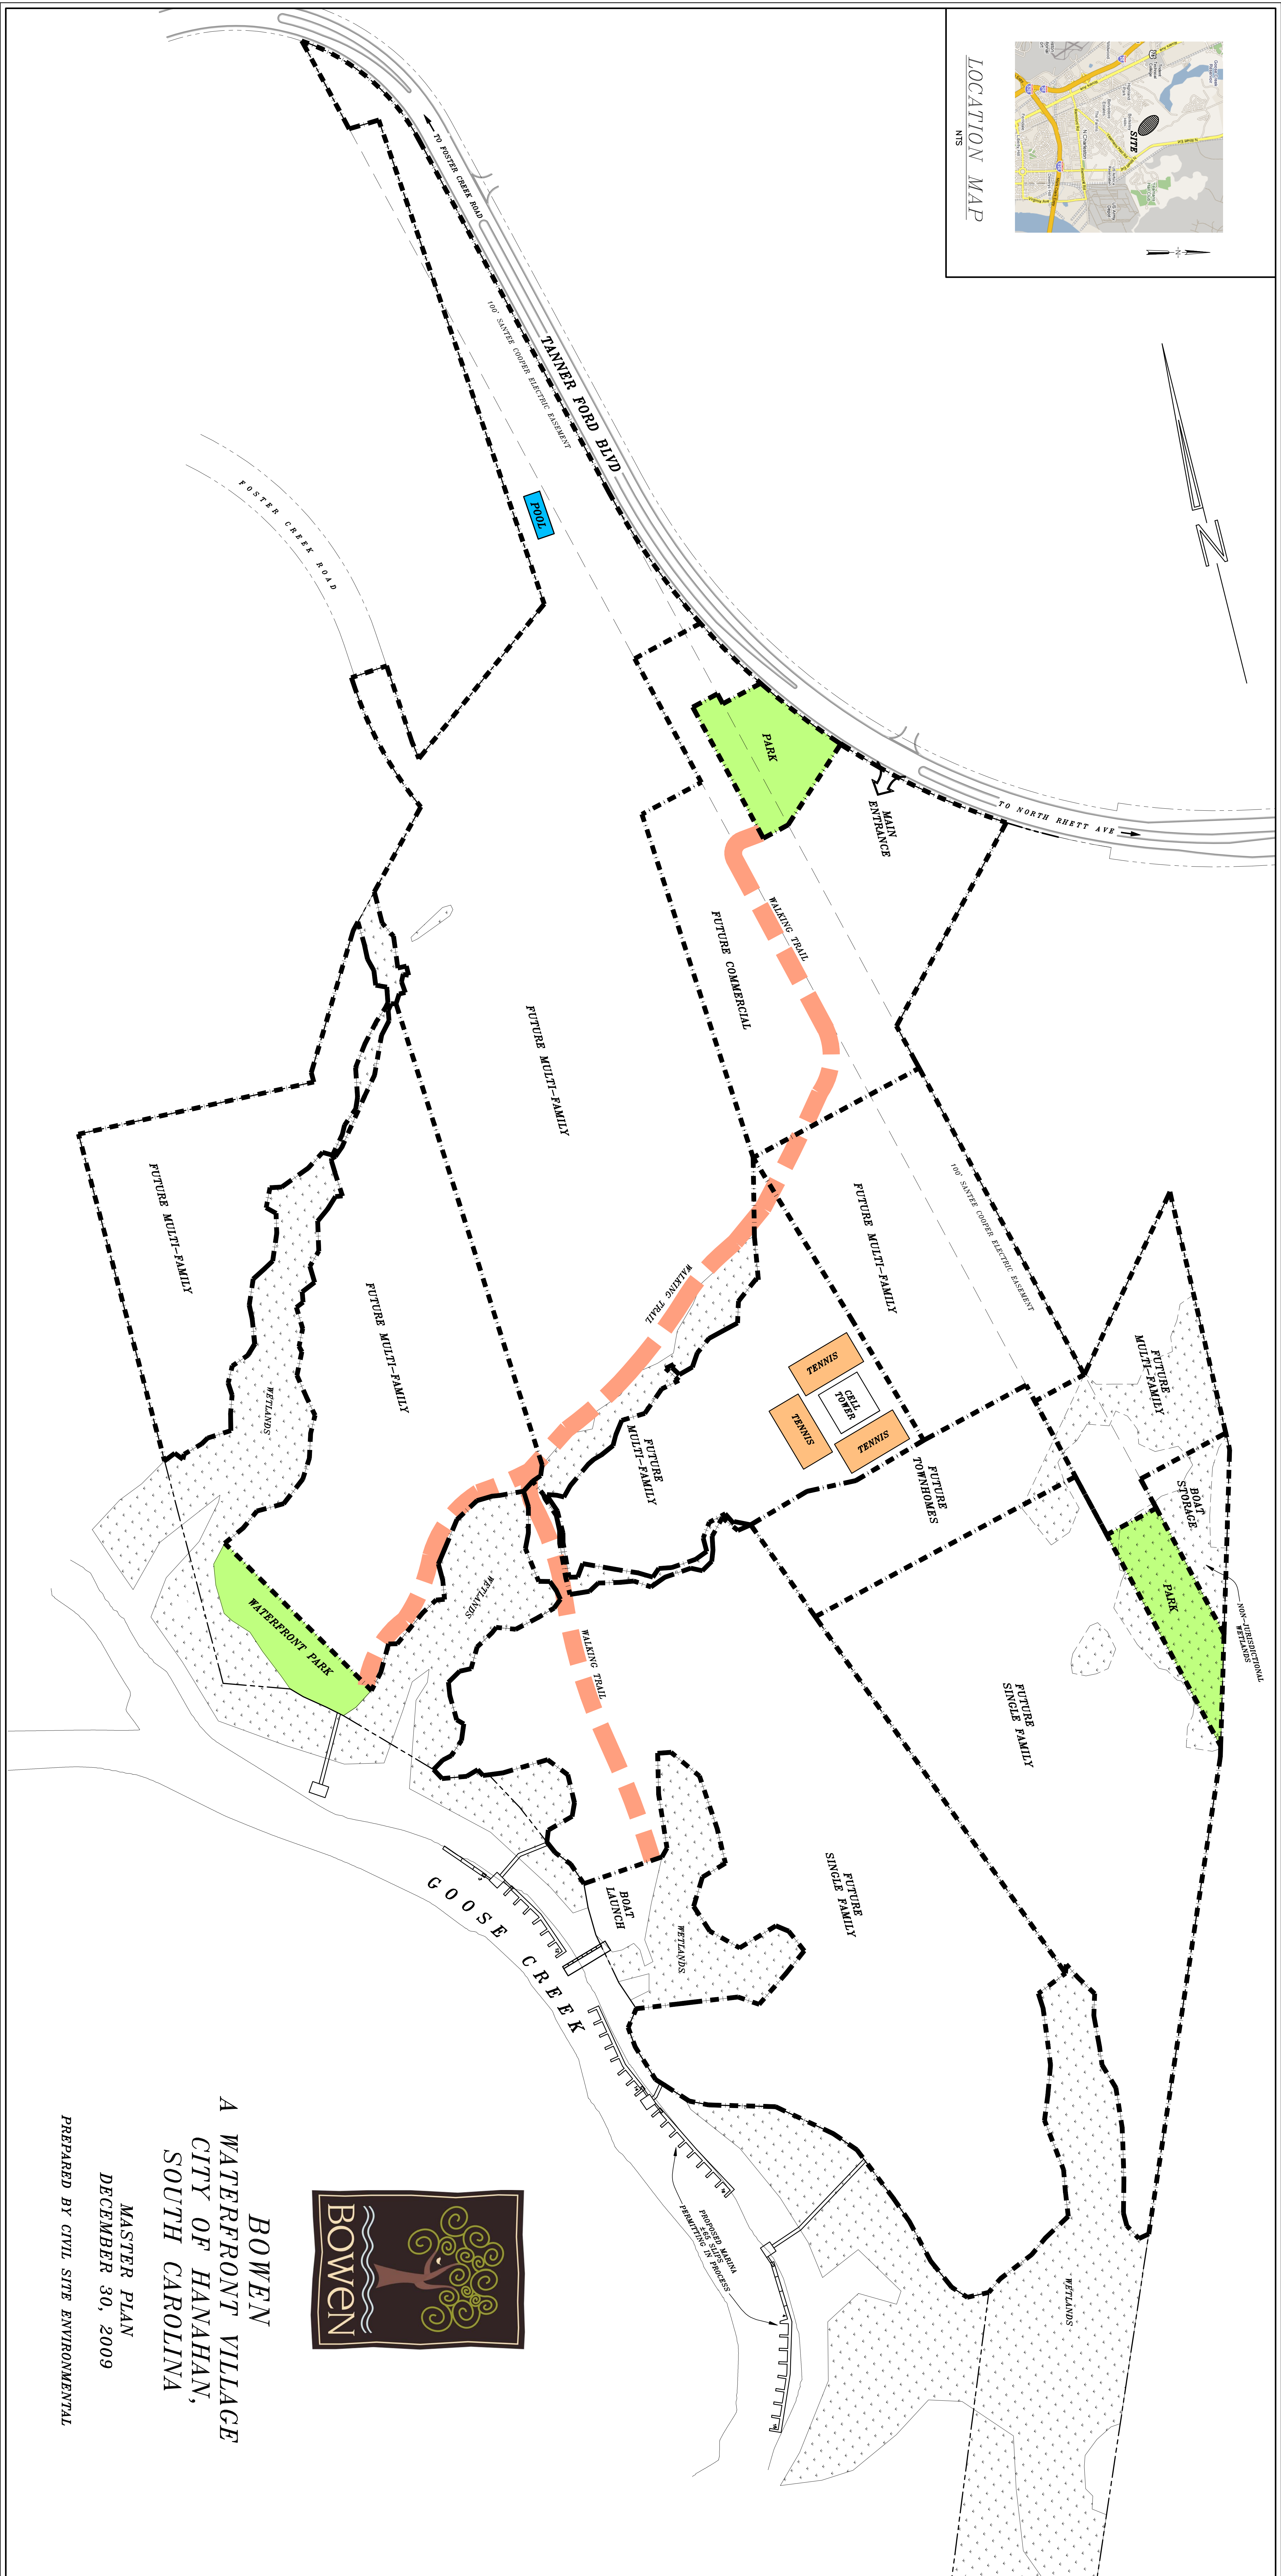

LOCATION MAP

BOWEN
A WATERFRONT VILLAGE
CITY OF HANAHAN,
SOUTH CAROLINA

MASTER PLAN
 DECEMBER 30, 2009
 PREPARED BY CIVIL SITE ENVIRONMENTAL